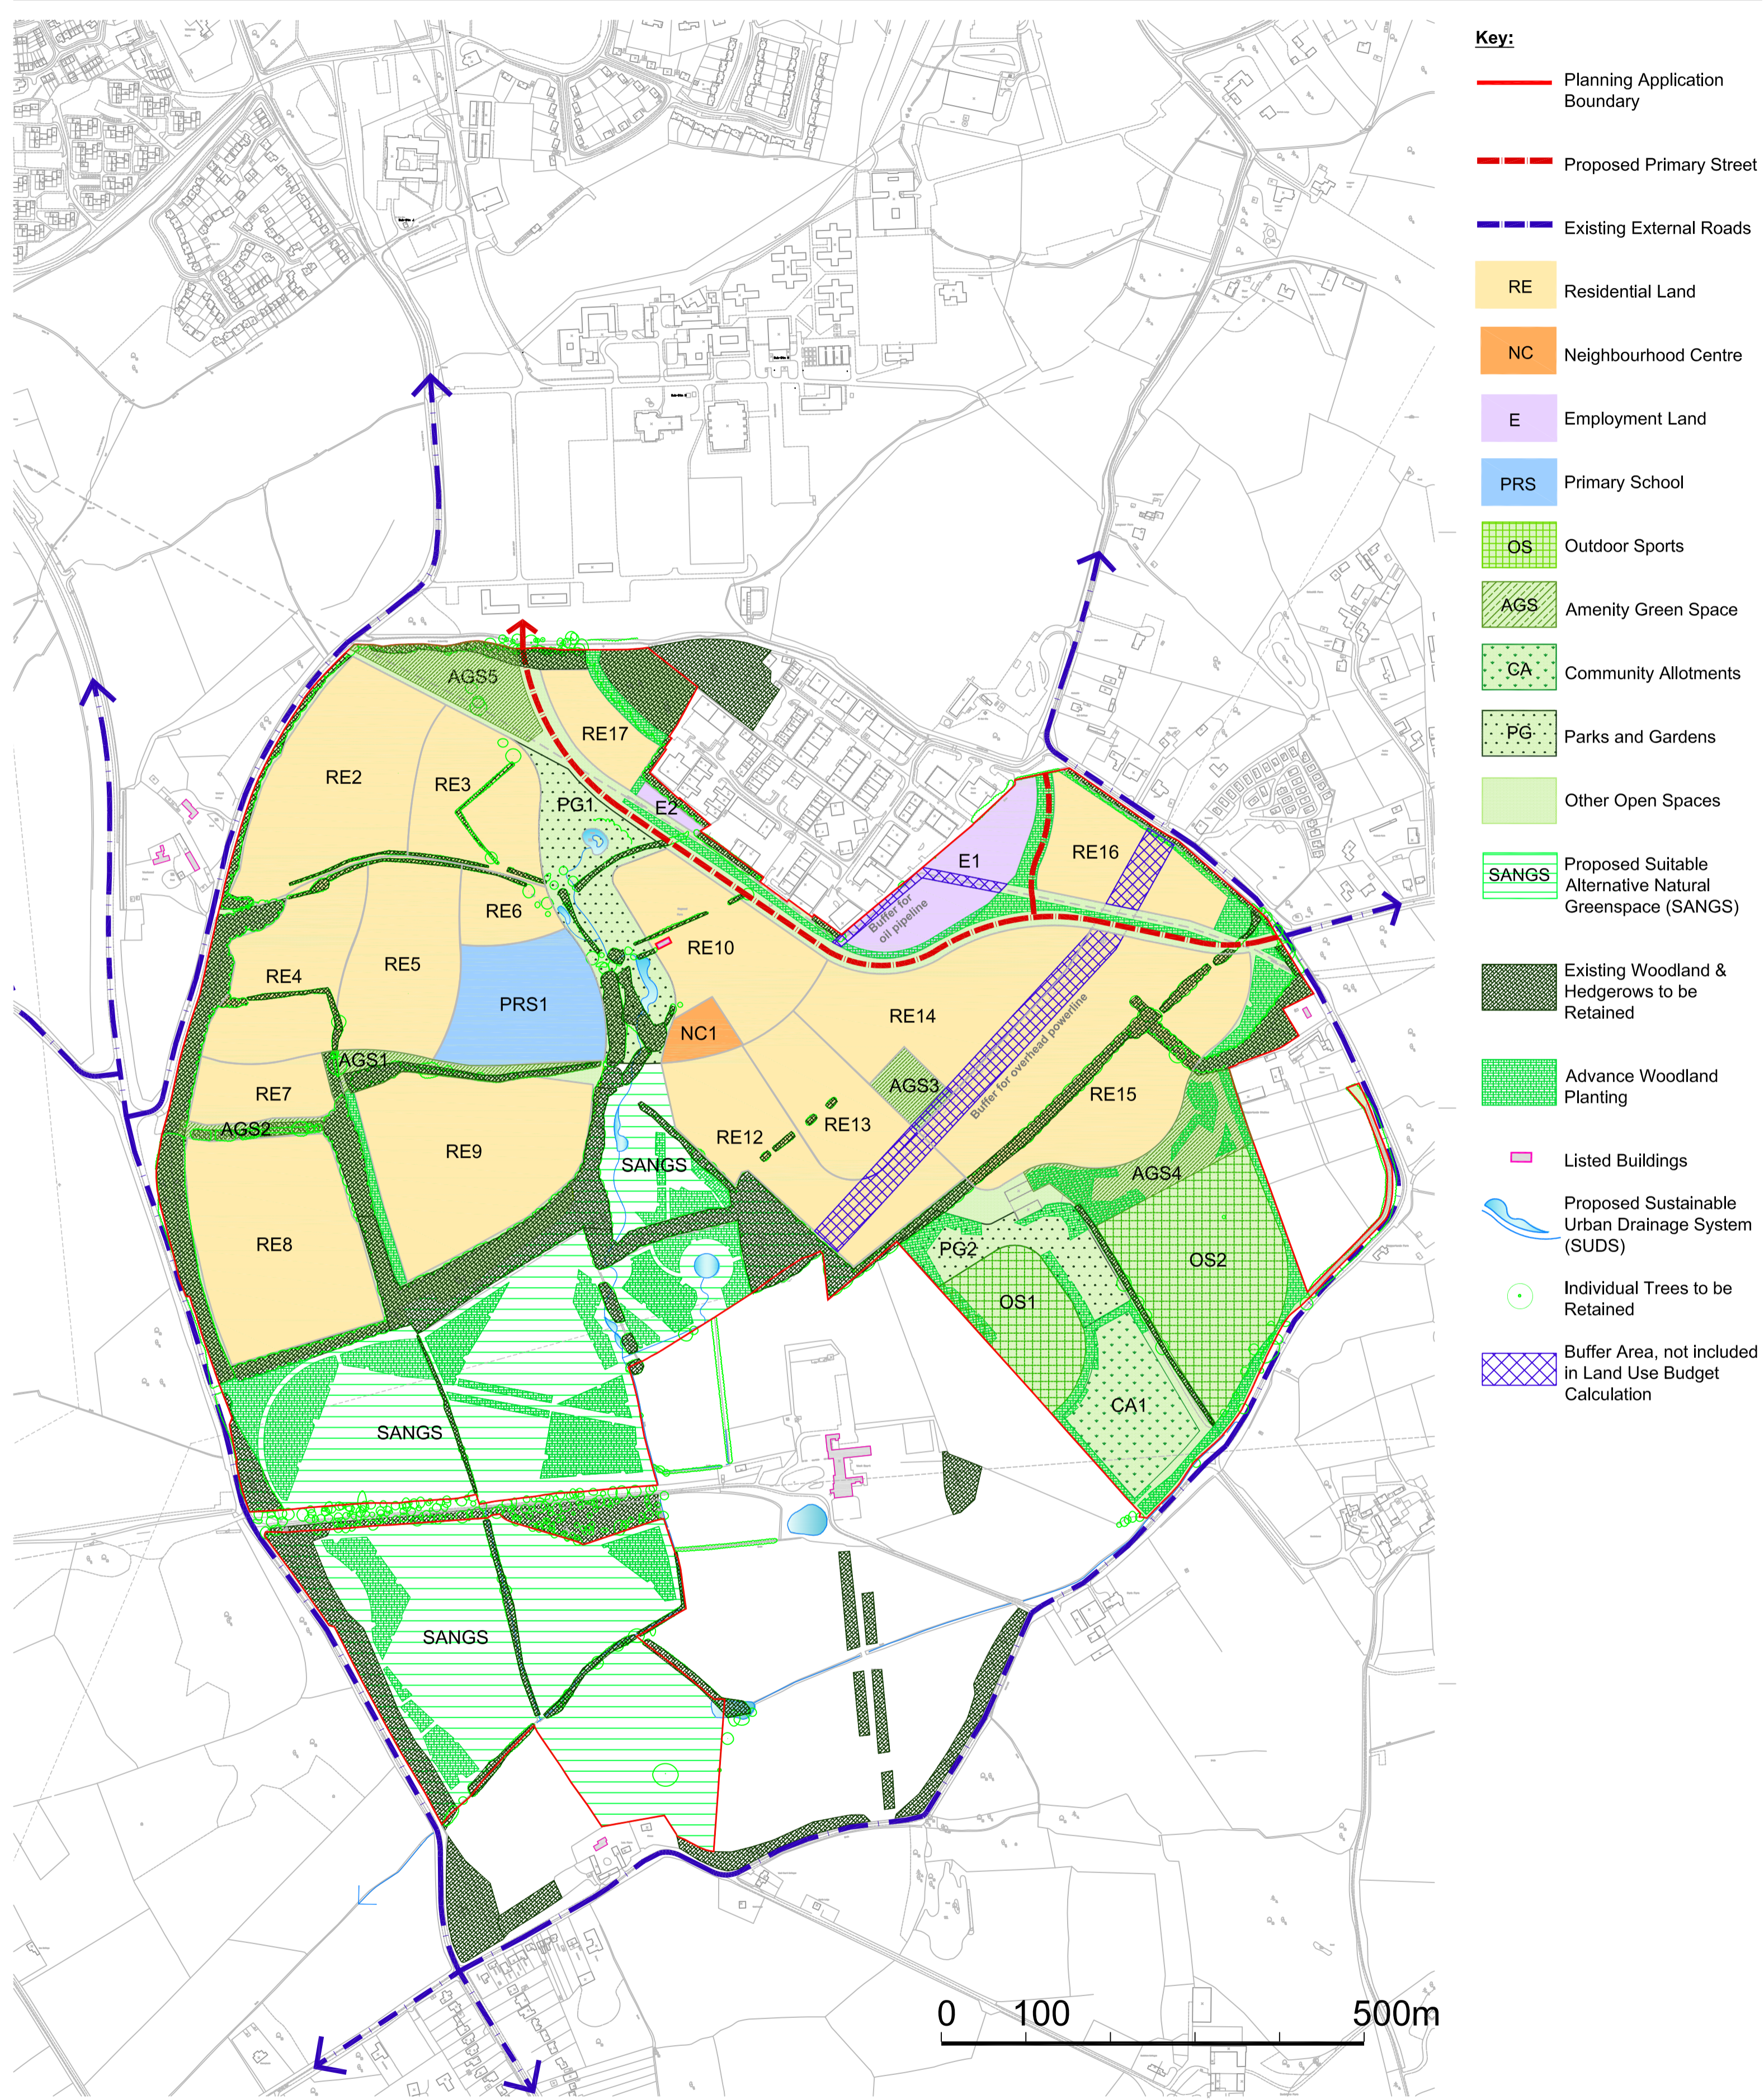

Hogwood Garden Village

Part of the Arborfield Garrison Strategic Development Location, Wokingham

Planning Application Plan: Strategic Development Framework

This page is intentionally left blank